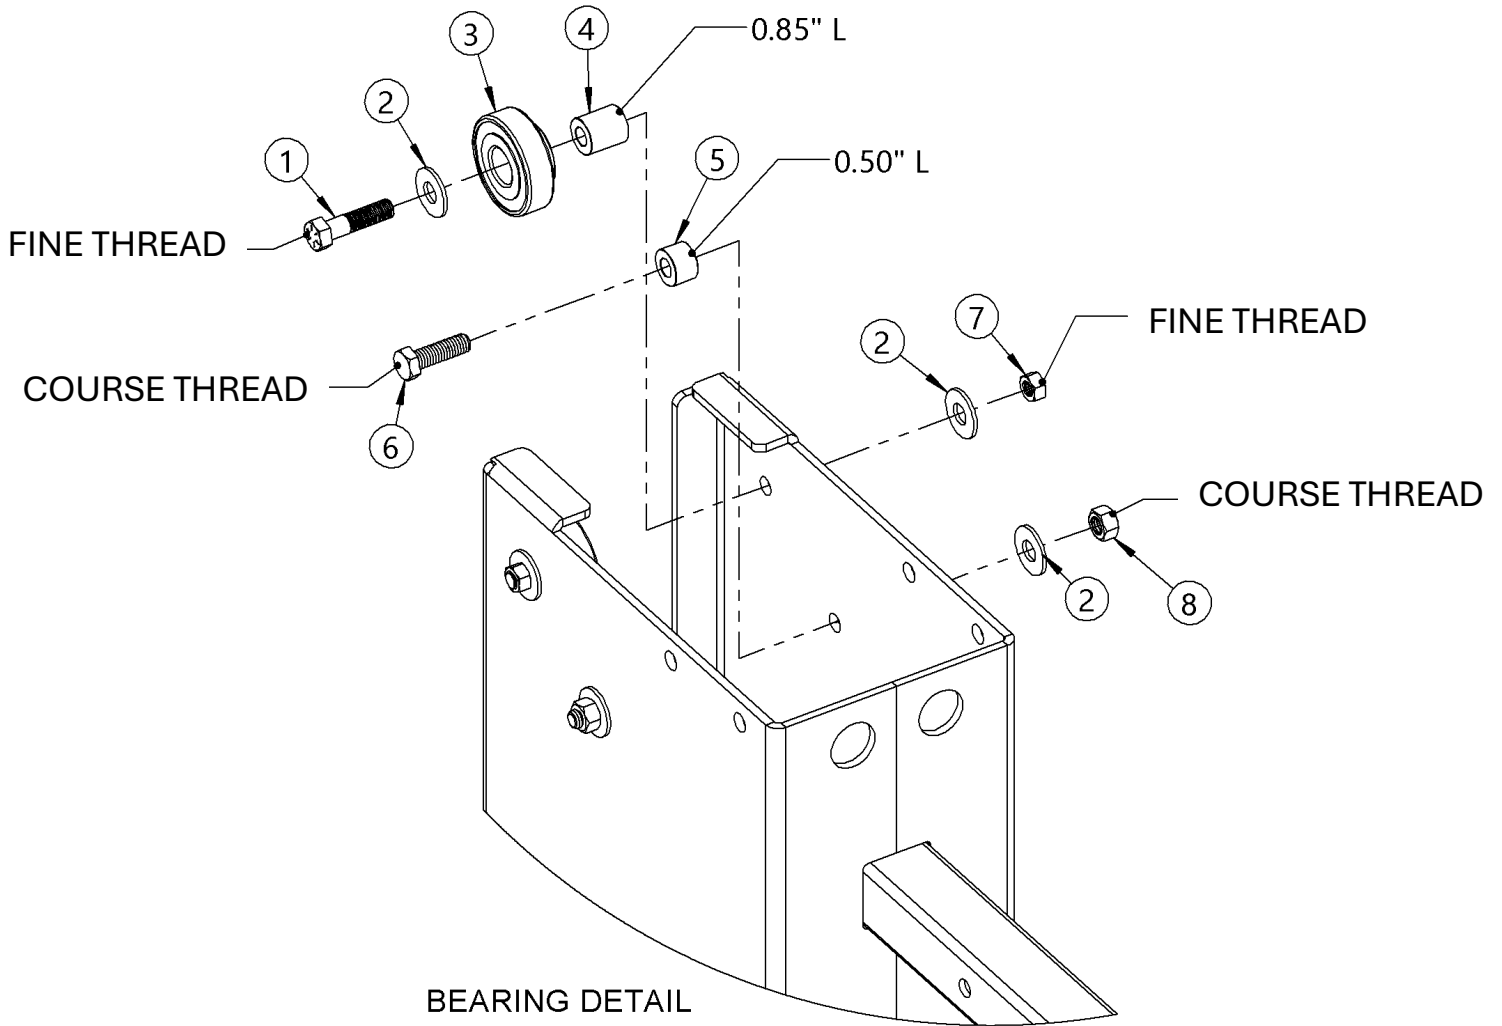

ITEM	QTY.	PART NUMBER	DESCRIPTION
1	1	5799-P	FRAME WELD, 82 SERIES
2	1	5177-P	RISER WELD, 82 SERIES
		6888-P	RISER WELD, 825
3	1	3611-P	CYLINDER, 1 X 24, SAE 82
		3611K-P	CYLINDER, 1 X 24, SAE 82 KFP
4	1	5347-P	SNAP RING, EXT, HD, .05, 5/8"
5	4	17-P	WASHER, 5/8 SAE FL 1-5/16 OD
6	1	5570-P	PIN, GROOVE, 5/8 X 2.125 C
7	2	83-P	GRIP, HANDLE, 1-1/4 X 4-1/2
8	2	3308-P	CASTER, 4" SWIVEL, DBL RACE
11	8	6086-P	BOLT, 5/16-18 X 5/8 WHIZ
12	2	8160-P	WHEEL, 6", 3/4" BRG, 81, 82
13	2	15-P	COLLAR, 3/4" ID

ITEM	QTY.	PART NUMBER	DESCRIPTION
1	4	6442-P	HHCS, 3/8-24 X 1-1/2" GR8
2	12	1166-P	WASHER, 3/8 USS 1" OD, ZINC
3	4	5208-P	BEARING, 3/4 ID, SEALED
4	4	6438-P	SHAFT, BEARING, 82, BOLT ON
5	4	6884-P	STOP, RISER, 825 SERIES
6	4	535-P	HHCS, 3/8-16 X 1-1/4 GR 5 ZINC
7	4	6443-P	NUT, 3/8-24 REV HEX LOCK
8	4	1169-P	NUT, 3/8-16 REV HEX LOCK